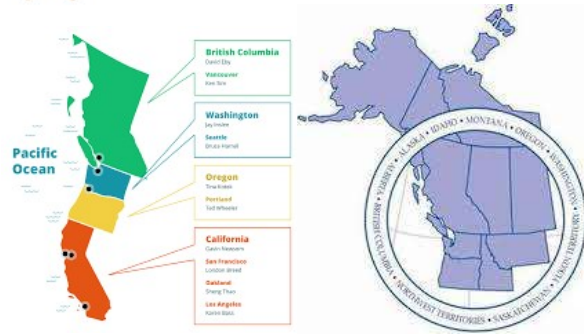

Collaboration Models/Mechanisms

State